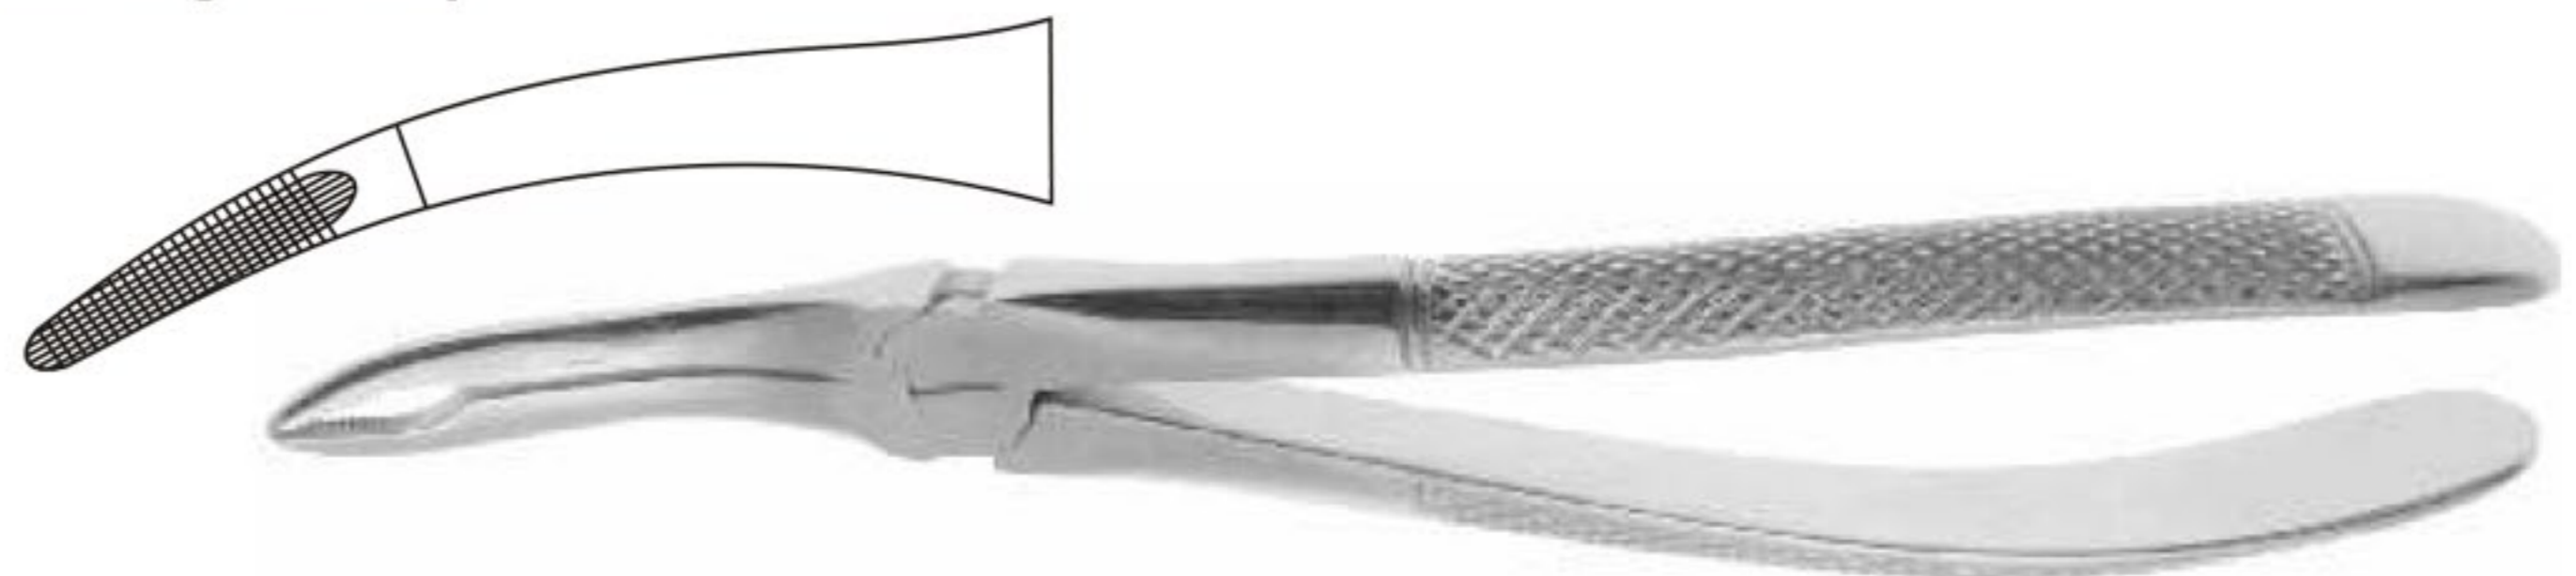

English Pattern Tooth Extracting Forcep

Fig. 44N (For Upper Roots)

Catalog #	Size
MT-DS-450-44	N/A