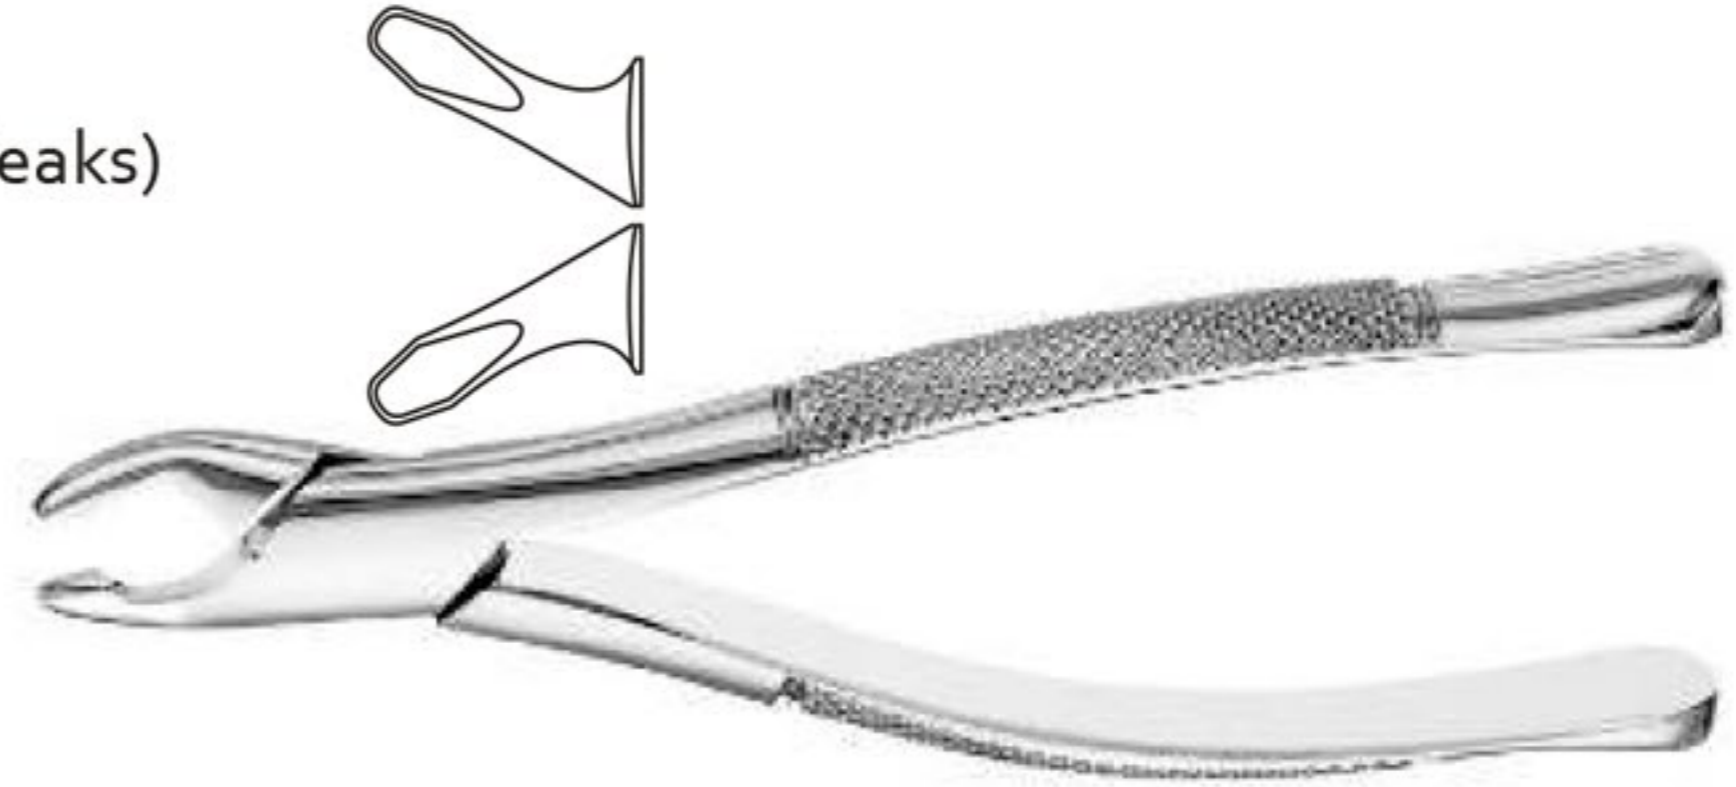

EXTRACTION INSTRUMENTS

Extracting Forceps
Zahnzangen
Pinzas da extracción
Daviers
Pinze per estrazione

Cryer American Pattern Tooth Extracting Forcep

Fig. 150A (For Upper Incisors, Canines, Premolars, Parallel Beaks)

Catalog #	Size
MT-DS-550-150A	N/A

American Pattern Tooth Extracting Forcep

Fig. 150AS (For Upper Incisors, Canines, Premolars, Split Beaks)

Catalog #	Size
MT-DS-550-150AS	N/A