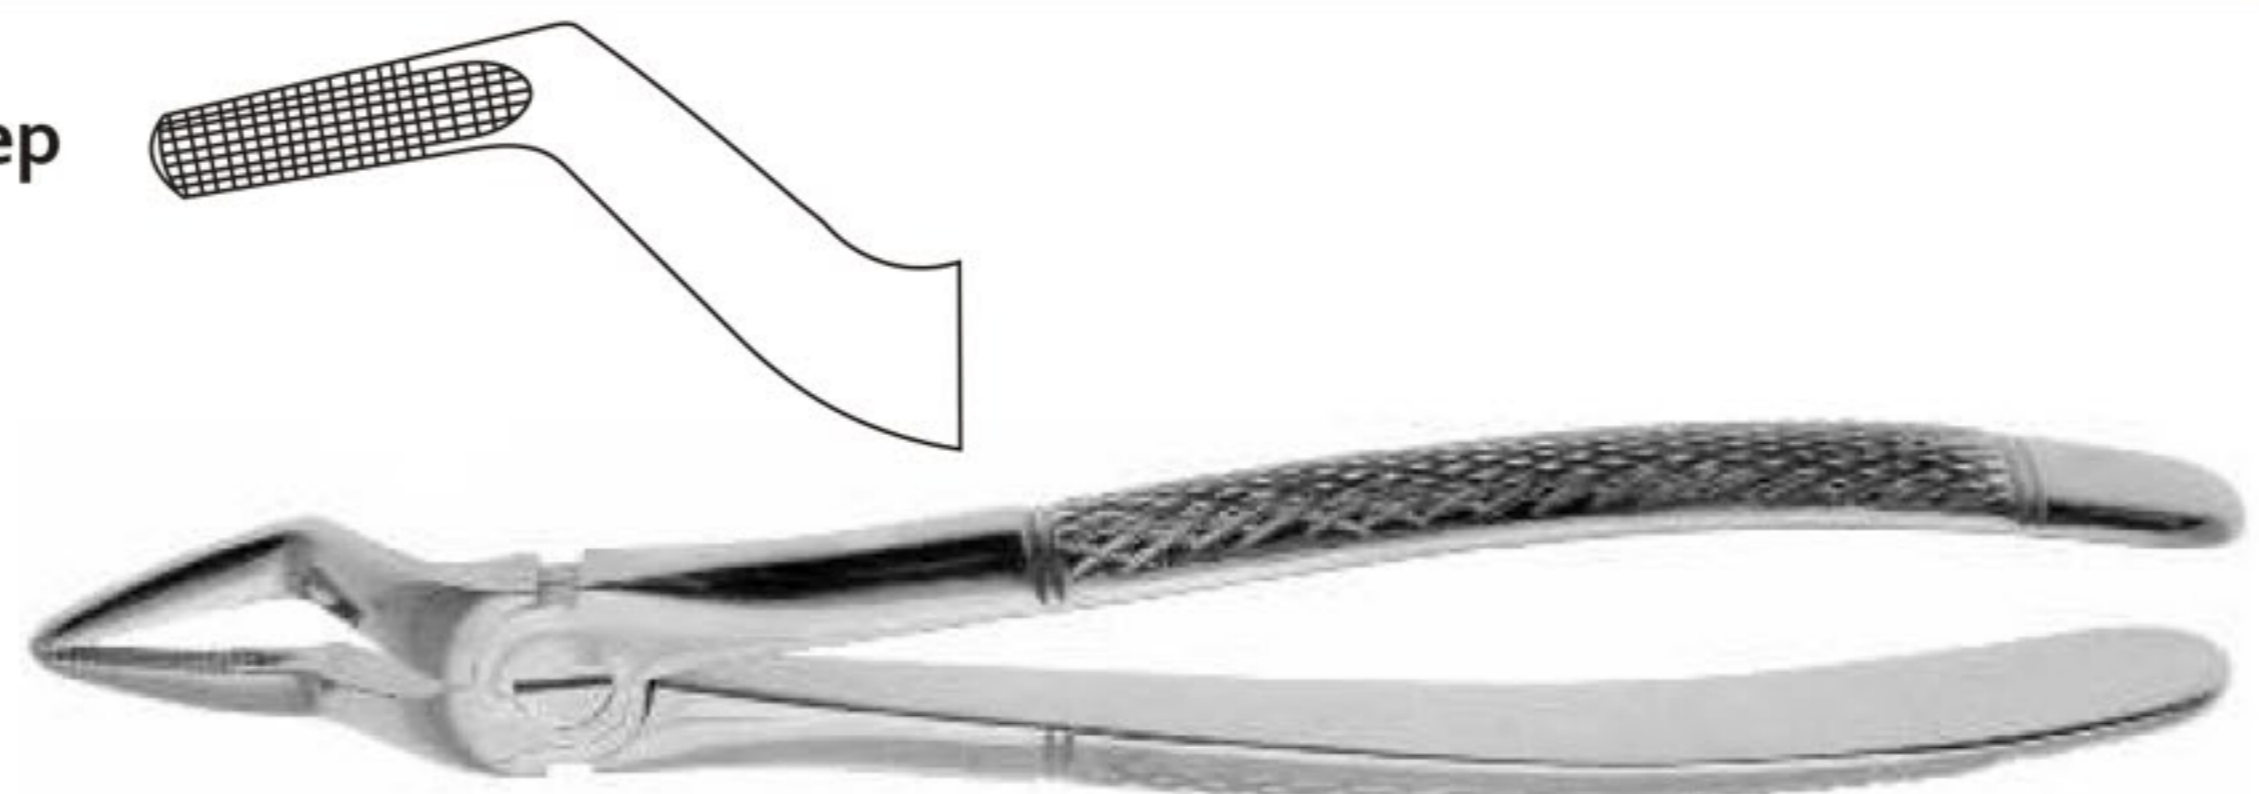

English Pattern Tooth Extracting Forcep

Fig. 51 (For Upper Wisdoms)

Catalog #	Size
MT-DS-450-51	N/A